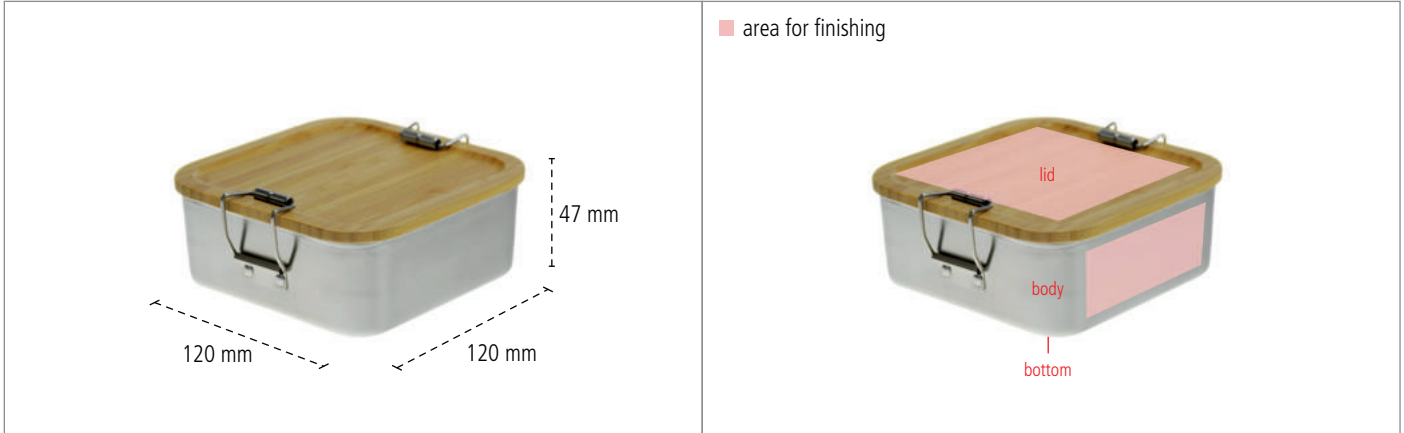

CameleonPack Click Sandwich - Dimensions

Areas for Finishing