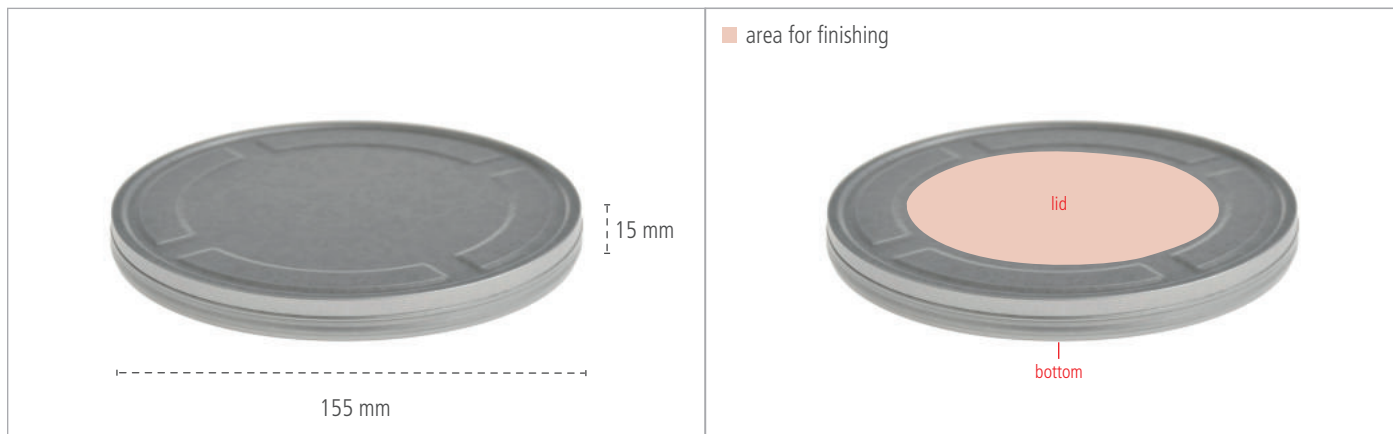

Box2Bon Gift Box for Cinema Vouchers [MDT 155] Product Data Sheet

BOX2BON

Box2Bon Gift Box for Cinema Vouchers - Dimensions

Areas for Finishing

Box2Bon Gift Box for Cinema Vouchers - Detailed Views

Box2Bon Gift Box for Cinema Vouchers - Key Facts

Description	Gift tin box with traditional embossing incl. tray for cinema vouchers.										
Article Number	MDT 155										
Dimensions	155mm x 15mm								Volume	280 ml	
Pcs. per packing unit	60 Pieces										
Finishing *	Sticker		Digital Printing		1C Printing		Laser Engraving		Stamping		
Lid	✓		✓	max Ø 100 mm	✓		✓		✓		
Body	✗		✗		✗		✗		✗		
Bottom	✓		✗	max Ø 100 mm	✓		✓		✓		

✗ for this tin type not available

✓ for this tin type available

* The print-technological feasibility only can be evaluated after the exact verification of layout and design.

Special Productions

Full-face offset prints, extra viewing windows, adaptations for height and hinges or other specific technical changes of the tin can be realized according to a special production, normally from 2000 pieces minimum quantity. Please keep in mind making individual offers and arrangements for delivery.